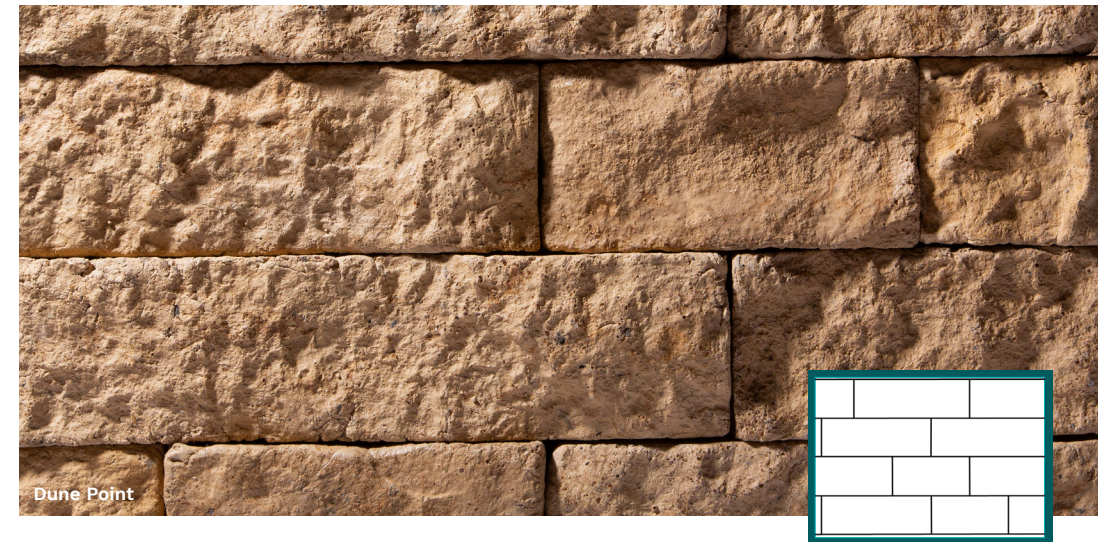

MORTARLESS
SERIES

The Future of Stone

The next evolution in decorative stone is here. Evolve Stone® is the most innovative stone siding product to date, surpassing its predecessors in value, ease, and accessibility. Formulated from patented Evolve Material, it is the very first stone cladding that can be face nailed in the same fashion as traditional siding, reducing installation time dramatically. Like real stone, this proprietary material holds its color throughout, so it can be cut to fit on-site while maintaining the highest appearance standards. Images represent a style, not a pattern.

Georgetown Run STYLE

COLORS

District View STYLE

COLORS

National True STYLE

COLORS

Capital Sky STYLE

COLORS

Monument Gate STYLE

COLOR

Universal sill pieces are available in all five colors and can be installed with any of our stone styles.