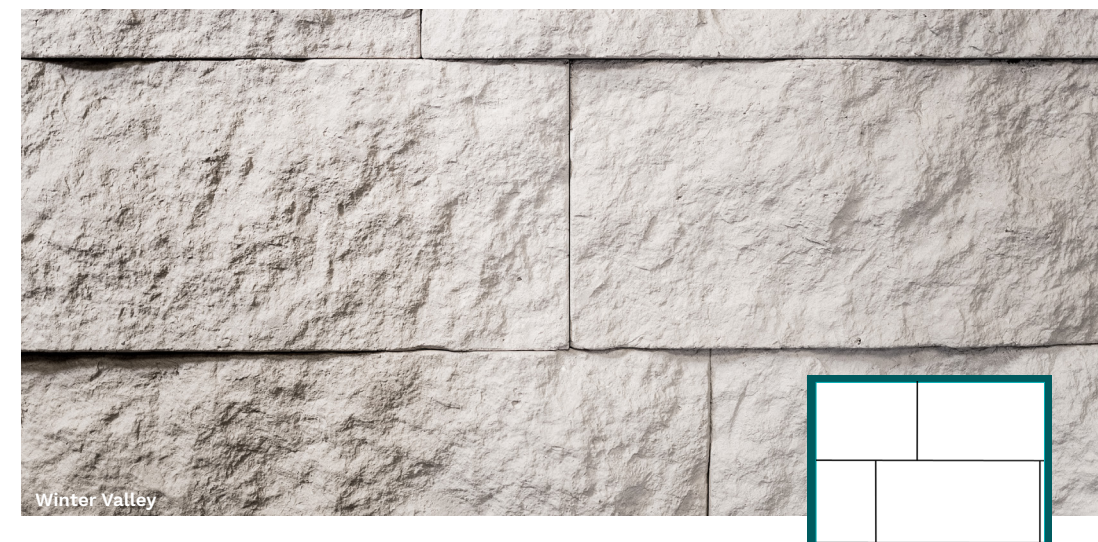

MORTARLESS
SERIES

The Future of Stone

The next evolution in decorative stone is here. Evolve Stone® is the most innovative stone siding product to date, surpassing its predecessors in value, ease, and accessibility. Formulated from patented Evolve Material, it is the very first stone cladding that can be face nailed in the same fashion as traditional siding, reducing installation time dramatically. Like real stone, this proprietary material holds its color throughout, so it can be cut to fit on-site while maintaining the highest appearance standards. Images represent a style, not a pattern.

Georgetown Run STYLE

COLORS

District View STYLE

COLORS

National True STYLE

COLORS

Capital Sky STYLE

COLORS

Monument Gate STYLE

COLOR

Universal sill pieces are available in all five colors and can be installed with any of our stone styles.