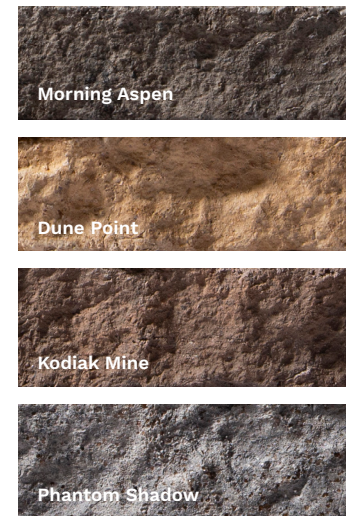

MORTARLESS
SERIES

The Future of Stone

The next evolution in decorative stone is here. Evolve Stone® is the most innovative stone siding product to date, surpassing its predecessors in value, ease, and accessibility. Formulated from patented Evolve Material, it is the very first stone cladding that can be face nailed in the same fashion as traditional siding, reducing installation time dramatically. Like real stone, this proprietary material holds its color throughout, so it can be cut to fit on-site while maintaining the highest appearance standards. Images represent a style, not a pattern.

Georgetown Run STYLE

COLORS

District View STYLE

COLORS

National True STYLE

COLORS

Capital Sky STYLE

COLORS

Monument Gate STYLE

COLOR

Universal sill pieces are available in all five colors and can be installed with any of our stone styles.