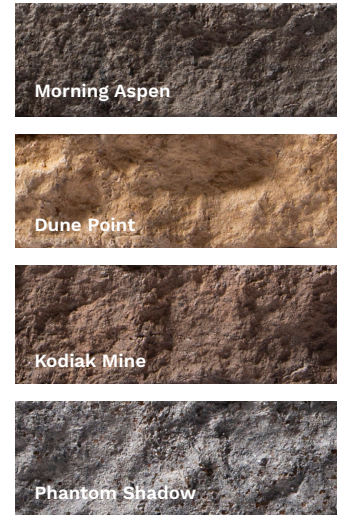

MORTARLESS
SERIES

The Future of Stone

The next evolution in decorative stone is here. Evolve Stone® is the most innovative stone siding product to date, surpassing its predecessors in value, ease, and accessibility. Formulated from patented Evolve Material, it is the very first stone cladding that can be face nailed in the same fashion as traditional siding, reducing installation time dramatically. Like real stone, this proprietary material holds its color throughout, so it can be cut to fit on-site while maintaining the highest appearance standards. Images represent a style, not a pattern.

Georgetown Run STYLE

COLORS

District View STYLE

COLORS

National True STYLE

COLORS

Capital Sky STYLE

COLORS

Monument Gate STYLE

COLOR

Universal sill pieces are available in all five colors and can be installed with any of our stone styles.