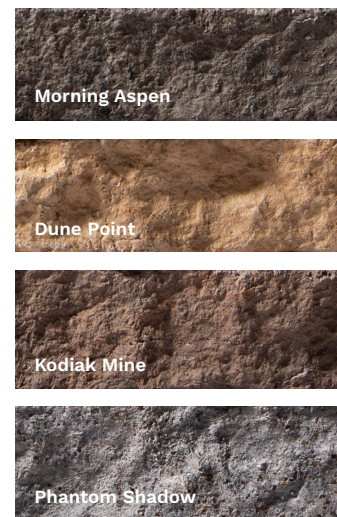

MORTARLESS
SERIES

The Future of Stone

The next evolution in decorative stone is here. Evolve Stone® is the most innovative stone siding product to date, surpassing its predecessors in value, ease, and accessibility. Formulated from patented Evolve Material, it is the very first stone cladding that can be face nailed in the same fashion as traditional siding, reducing installation time dramatically. Like real stone, this proprietary material holds its color throughout, so it can be cut to fit on-site while maintaining the highest appearance standards. Images represent a style, not a pattern.

Georgetown Run STYLE

COLORS

District View STYLE

COLORS

National True STYLE

COLORS

Capital Sky STYLE

COLORS

Monument Gate STYLE

COLOR

Universal sill pieces are available in all five colors and can be installed with any of our stone styles.